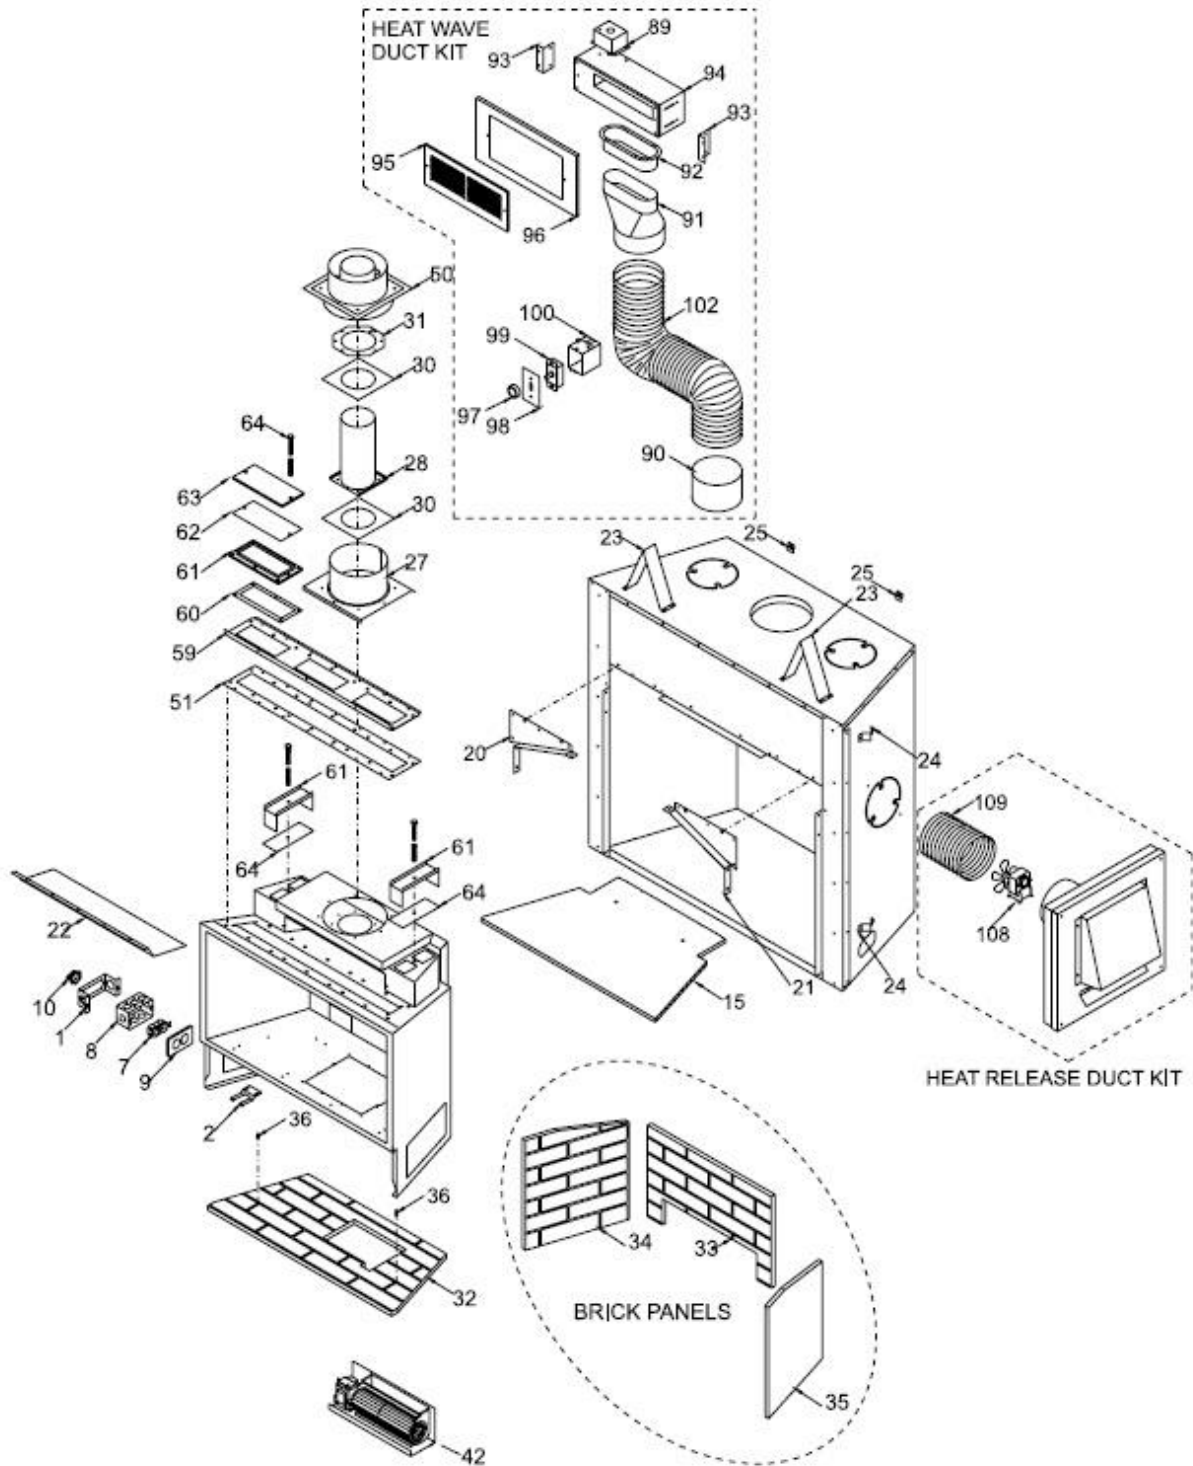

## MAIN ASSEMBLY

| Part # | Description                                    |
|--------|--|
| 1.     | 430-129 Receptacle Box Mount                   |
| 2.     | * Thermodisc Bracket                           |
| 7.     | 910-428 Duplex Receptacle                      |
| 8.     | 910-429 Box - Receptacle                       |
| 9.     | 910-430 Cover - Receptacle                     |
| 10)    | 904-687 Clamp Connector                        |
| 15.    | * Heat Shield - Base                           |
| 20)    | 790-021 Front Filler - Left Corner             |
| 21.    | 790-022 Front Filler - Right Corner            |
| 22.    | 790-012 Baffle                                 |
| 23.    | 780-011 Standoff - Top                         |
| 24.    | 780-013 Standoff - Side                        |
| 25.    | 780-091 Standoff - Rear                        |
| 27.    | * Outer Flue Collar                            |
| 28.    | * Inner Flue Collar Assy                       |
| 30)    | * Gasket for Flue Collar                       |
| 31.    | * Flue Mounting Bracket                        |
| 32.    | 902-600 Brick Panel - Base                     |
|        | 790-901 Brick Panel Set -<br>Standard Brown    |
|        | 790-902 Brick Panel Set -<br>Standard Red      |
|        | 790-903 Brick Panel Set -<br>Herringbone Brown |
| 33.    | * Brick Panel - Back                           |
| 34.    | * Brick Panel - Left                           |
| 35.    | * Brick Panel - Right                          |
| 36.    | 904-716 #10 x 5/8" Butt Spacer                 |
|        | 511-031 Brick Panel Clip                       |